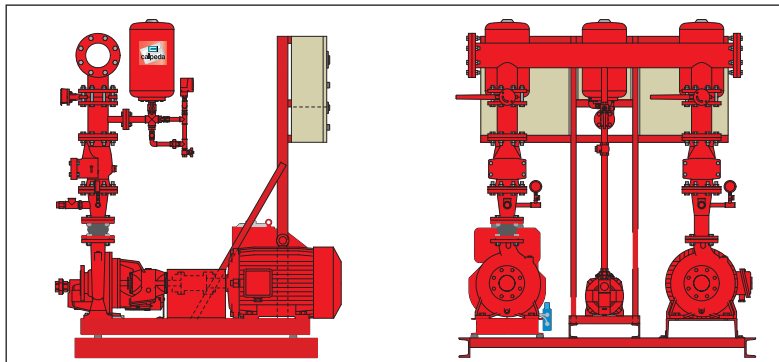

AUE 21

UNI-EN 12845 units with 2 N series electric main pumps
Gruppo UNI-EN 12845 con 2 bombas principal eléctricas N

AUD 11

UNI-EN 12845 units with 1 N series main pump (diesel motor)

Gruppo UNI-EN 12845 con una bomba principal diesel N

AUED 21

UNI-EN 12845 units with 2 N series main pumps
(electric and diesel motors)

Gruppo UNI-EN 12845 con 2 bombas principal N
(eléctrica + diesel)

With 1 electric pump - Con una bomba principal eléctrica