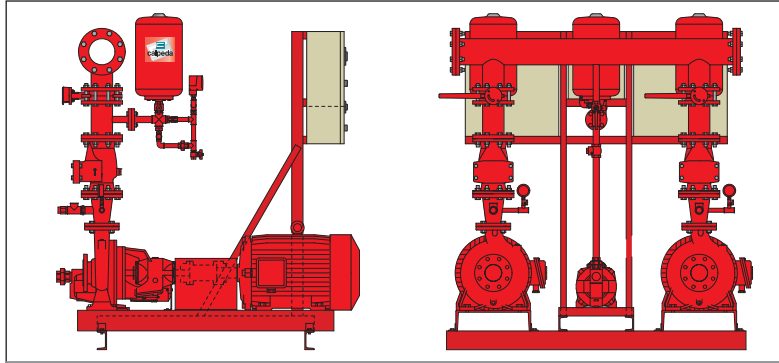

AUE, AUD, AUED

UNI-EN 12845 fire-fighting systems
Equipos contra incendios UNI-EN 12845

 **calpeda**[®]

AUE 11

UNI-EN 12845 units with 1 N series electric main pump
Gruppo UNI-EN 12845 con una bomba principal eléctrica N

AUE 21

UNI-EN 12845 units with 2 N series electric main pumps
Gruppo UNI-EN 12845 con 2 bombas principal eléctricas N

AUD 11

UNI-EN 12845 units with 1 N series main pump (diesel motor)

Gruppo UNI-EN 12845 con una bomba principal diesel N

AUED 21

UNI-EN 12845 units with 2 N series main pumps
(electric and diesel motors)

Gruppo UNI-EN 12845 con 2 bombas principal N
(eléctrica + diesel)

With 1 electric pump - Con una bomba principal eléctrica

With 2 pumps (electric and diesel) - Con 2 bombas principal (eléctrica + diesel)