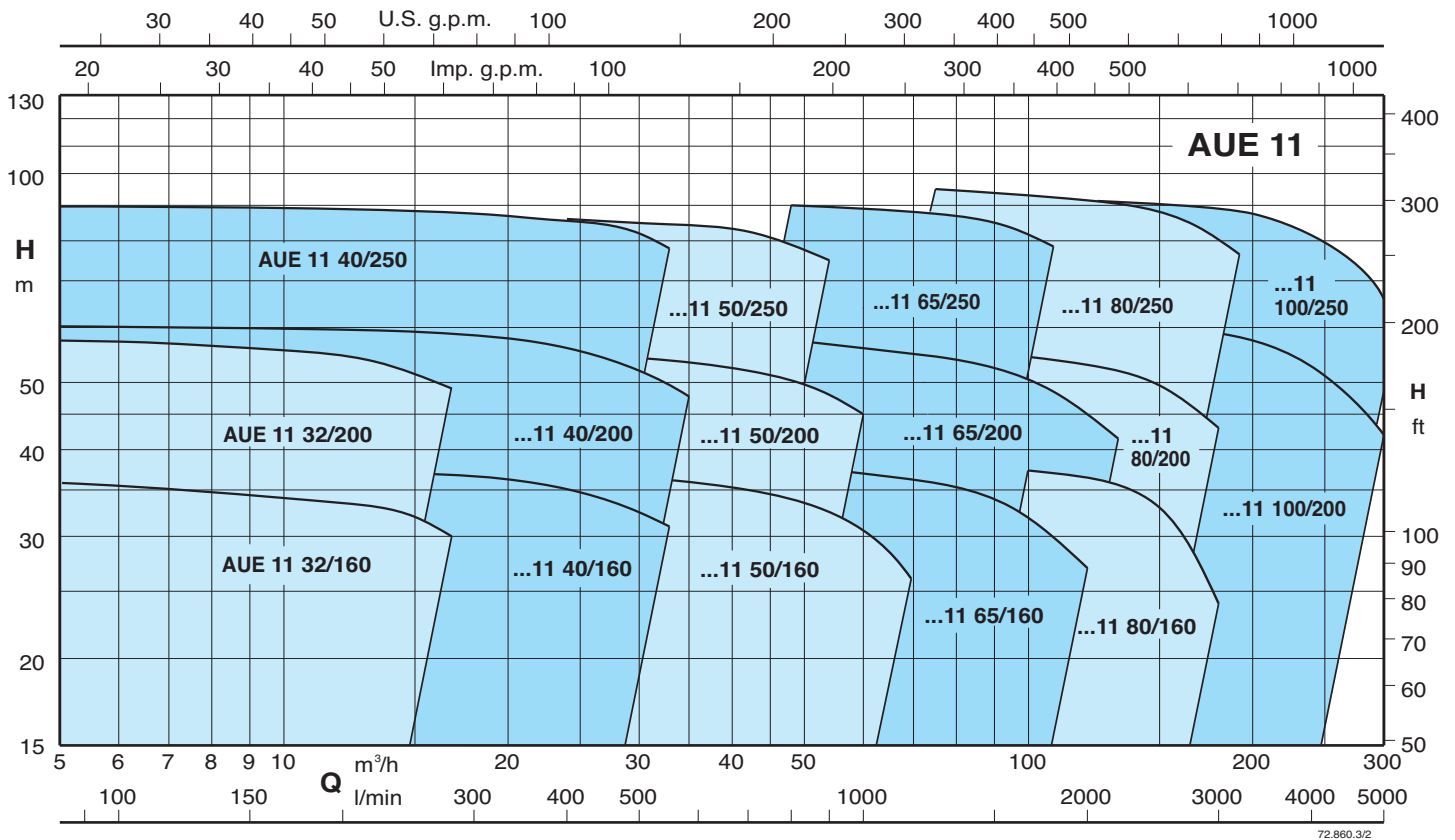

With 1 electric pump - Con una bomba principal eléctrica