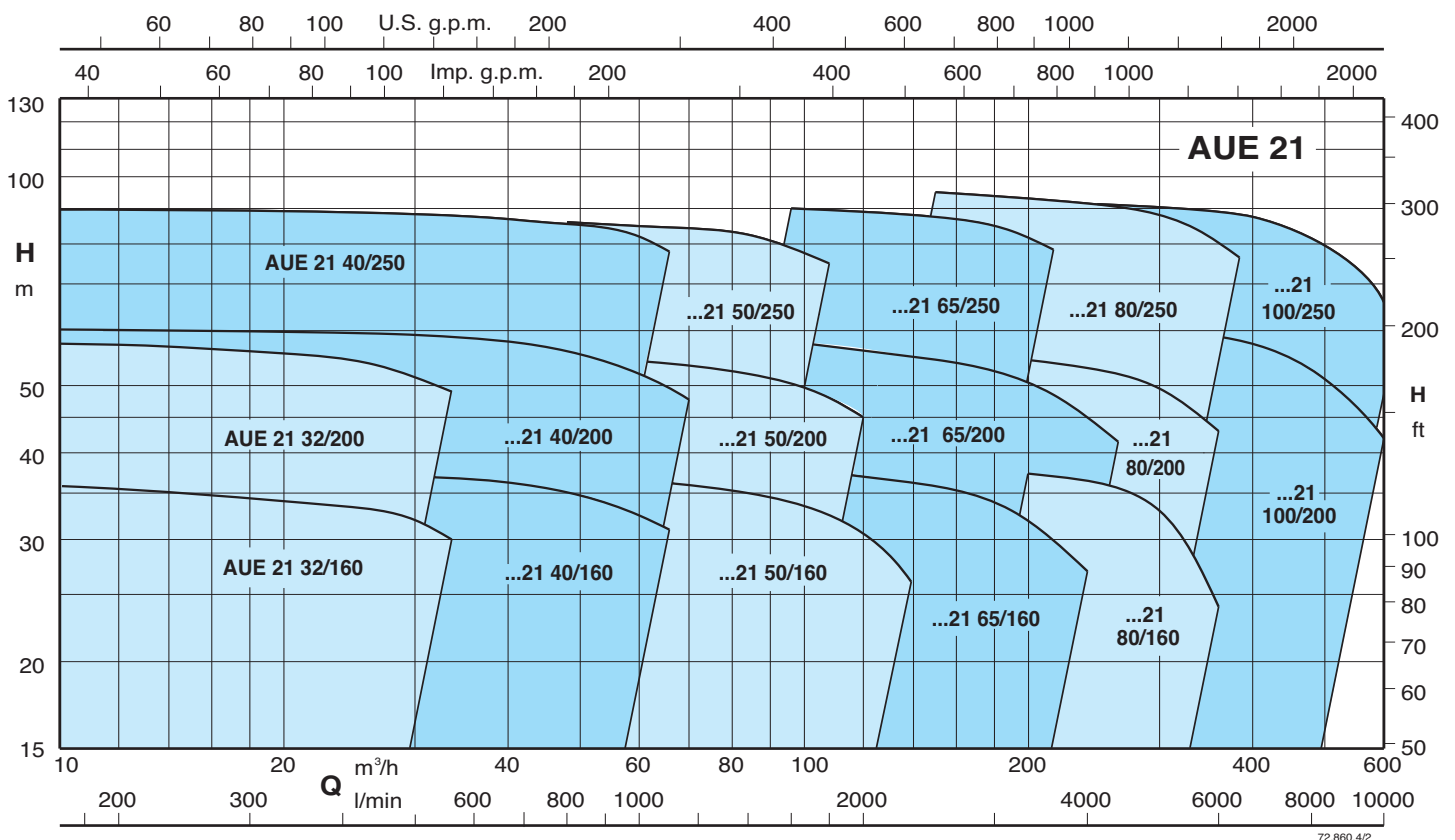

With 2 electric pumps - Con 2 bombas principal eléctricas